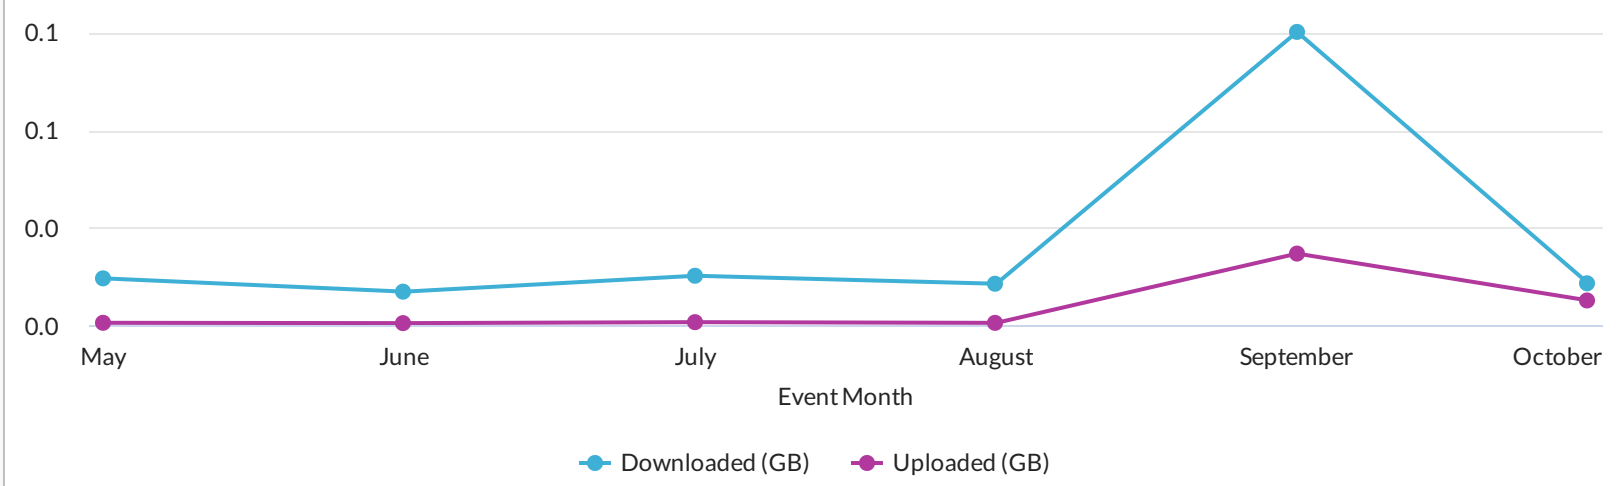

Trend of Application Upload/Download