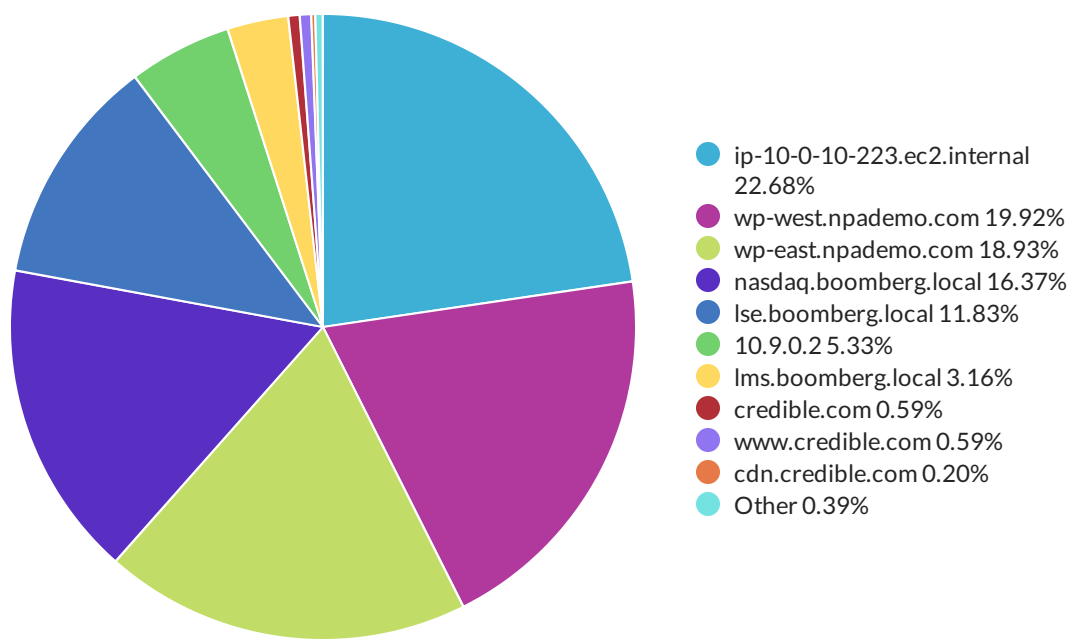

Top 10 Applications by # Sessions