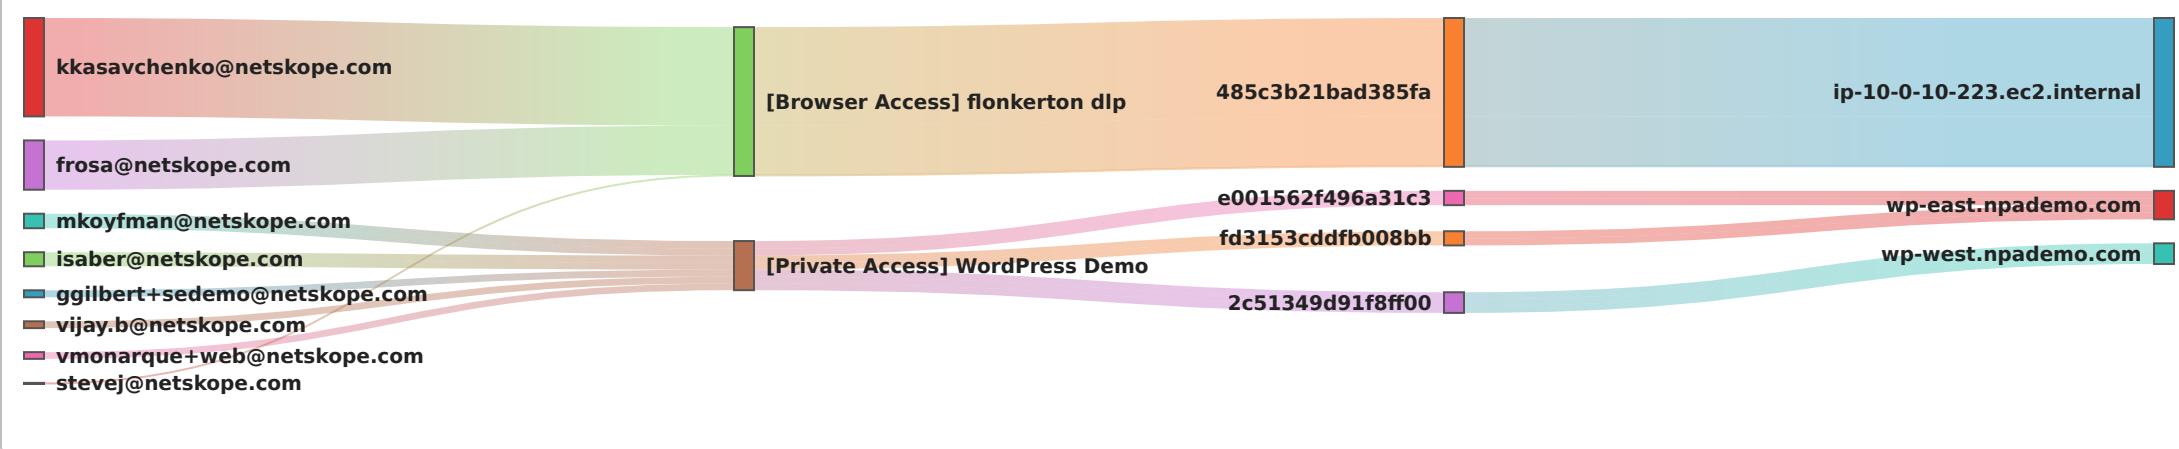

#### Discovery

Use the User Filter and App Filter at the top to look at Apps used by a specific User or Users using a specific App.

#### Netskope DataCenters

Heatmap for which Netskope Datacenters are servicing the organizations remote users.

#### Private Access Publisher Usage by Bytes

Shows flow from Users > Access Policy > Publisher > Destination Host