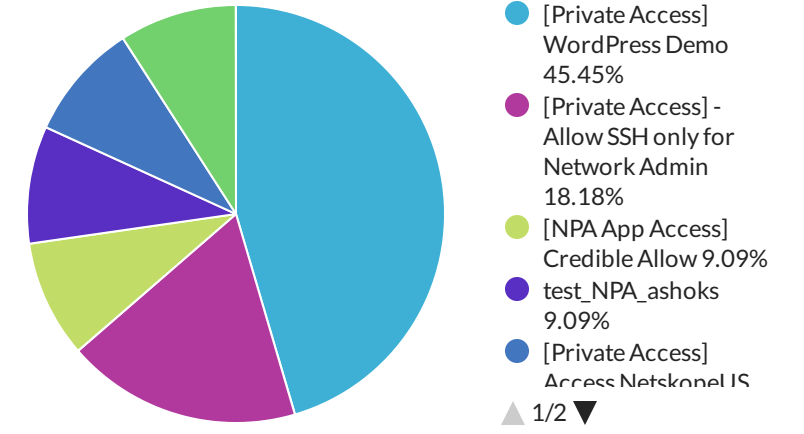

Most Used Policies