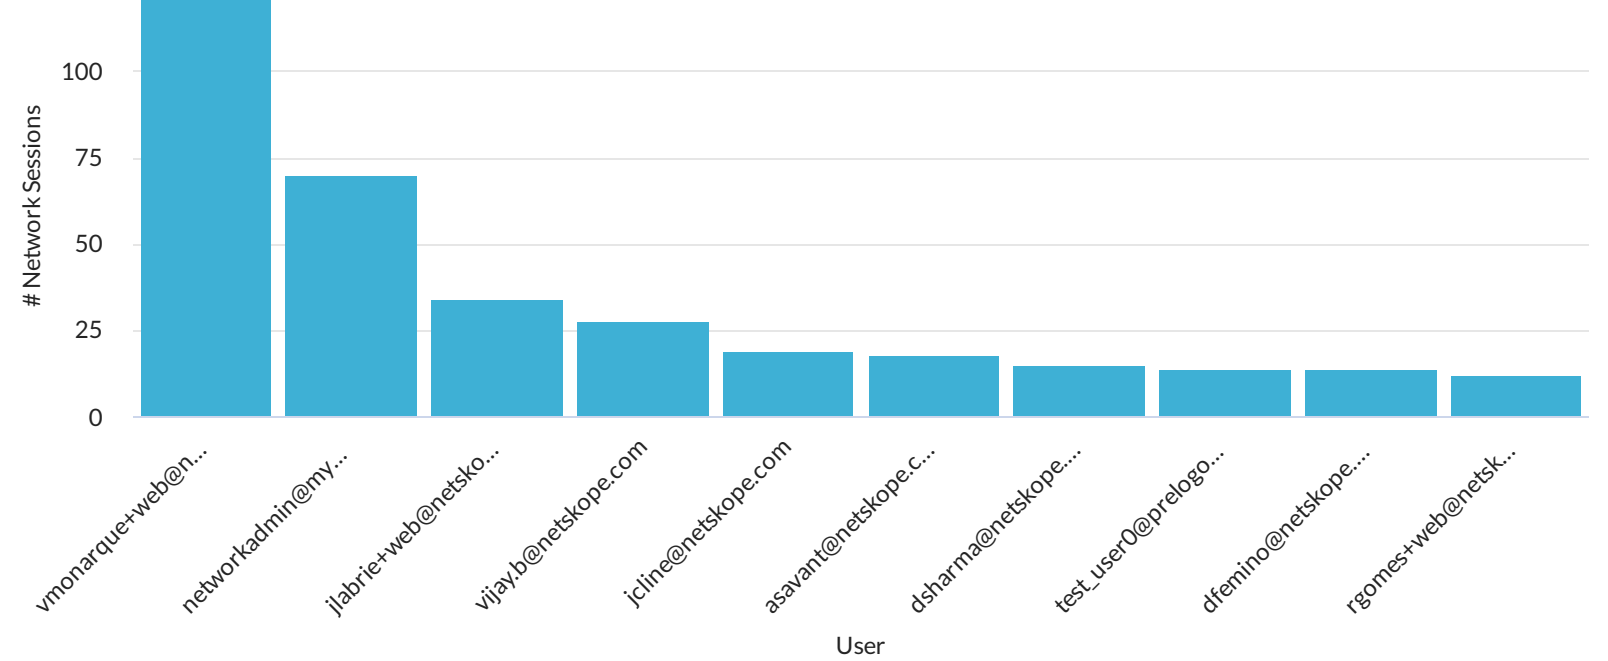

Top 10 Users by # Sessions