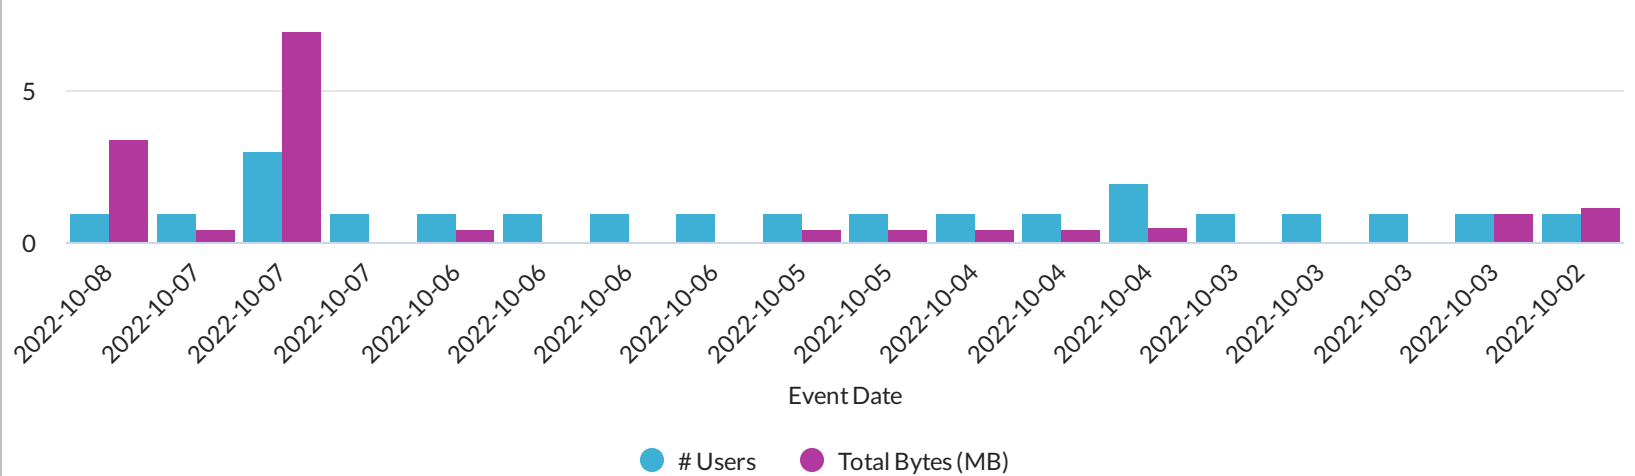

Daily Private App Usage by #Users and Total Bytes