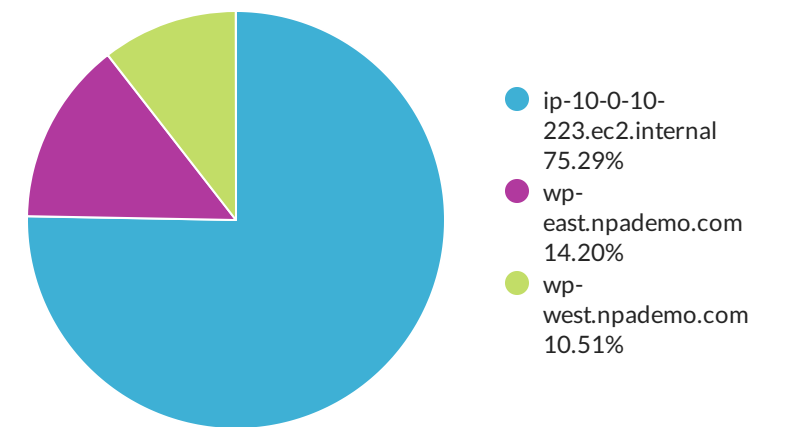

Top Private Apps by Total Bytes